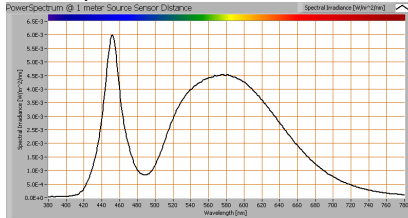

PRODUCT SPECIFICATION

PRODUCT TYPE: LED T8 TUBE:25W:150 cm

MODEL NO: TLS:T85:025

Illumination Properties

Spectral Response Curve : 2700-5700K

Color Spectrum: Cool White 5700K

Color Spectrum: Natural White 4000K

Color Spectrum: WarmWhite 3200K

Color Spectrum: Extra Warm 2700K

Eulumdat light diagram

The light diagram indicates the beam in the C0-C180 plane (perpendicular to the length direction of the lamp), and the beam in the C90-C270 plane (in the longitudinal direction of the light-emitting surface, the same as in the longitudinal direction of the lamp).

Lux overview table

Height	Φ 50%	120°	Lux Value
1 m	3.4 m		850 lux
3 m	10.3 m		95 Lux
5 m	17.3 m		40 Lux

EU 2013 Energy Classification:

The luminous flux measures is 2688 lumens with a total power of 22.12 Watts