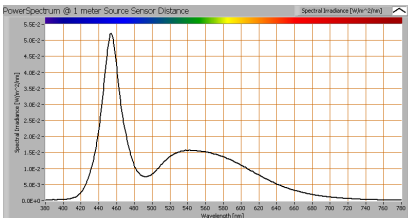

PRODUCT SPECIFICATION

PRODUCT TYPE: LED T8 TUBE:25W:150 cm

MODEL NO: TLS:T85:025

Illumination Properties

Spectral Response Curve : 2700-5700K

Color Spectrum: Cool White 5700K

Color Spectrum: Natural White 4000K

Color Spectrum: WarmWhite 3200K

Color Spectrum: Extra Warm 2700K

Eulumdat light diagram

The light diagram indicates the beam in the C0-C180 plane (perpendicular to the length direction of the lamp), and the beam in the C90-C270 plane (in the longitudinal direction of the light-emitting surface, the same as in the longitudinal direction of the lamp).

Lux overview table

Height	Φ 50%	120°	Lux Value
1 m	3.4 m		850 lux
3 m	10.3 m		95 Lux
5 m	17.3 m		40 Lux

EU 2013 Energy Classification:

The luminous flux measures is 2688 lumens with a total power of 22.12 Watts