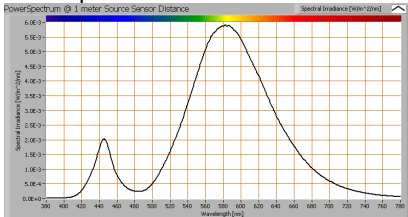

PRODUCT SPECIFICATION

PRODUCT TYPE: LED T8 TUBE:25W:150 cm

MODEL NO: TLS:T85:025

Illumination Properties

Spectral Response Curve : 2700-5700K

Color Spectrum: Cool White 5700K

Color Spectrum: Natural White 4000K

Color Spectrum: WarmWhite 3200K

Color Spectrum: Extra Warm 2700K

Eulumdat light diagram

The light diagram indicates the beam in the C0-C180 plane (perpendicular to the length direction of the lamp), and the beam in the C90-C270 plane (in the longitudinal direction of the light-emitting surface, the same as in the longitudinal direction of the lamp).

Lux overview table

Height	Φ 50%	120°	Lux Value
1 m	3.4 m		850 lux
3 m	10.3 m		95 Lux
5 m	17.3 m		40 Lux

EU 2013 Energy Classification:

The luminous flux measures is 2688 lumens with a total power of 22.12 Watts