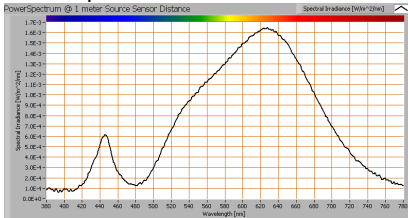

PRODUCT SPECIFICATION

PRODUCT TYPE: LED T8 TUBE:25W:150 cm

MODEL NO: TLS:T85:025

Illumination Properties

Spectral Response Curve : 2700-5700K

Color Spectrum: Cool White 5700K

Color Spectrum: Natural White 4000K

Color Spectrum: WarmWhite 3200K

Color Spectrum: Extra Warm 2700K

Eulumdat light diagram

The light diagram indicates the beam in the C0-C180 plane (perpendicular to the length direction of the lamp), and the beam in the C90-C270 plane (in the longitudinal direction of the light-emitting surface, the same as in the longitudinal direction of the lamp).

Lux overview table

Height	Φ 50%	120°	Lux Value
1 m	3.4 m		850 lux
3 m	10.3 m		95 Lux
5 m	17.3 m		40 Lux

EU 2013 Energy Classification:

The luminous flux measures is 2688 lumens with a total power of 22.12 Watts