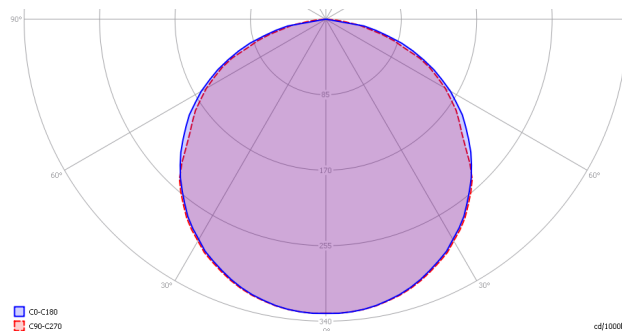

Color Spectrum: WarmWhite 3200K

Color Spectrum: Extra Warm 2700K

Eulumdat light diagram

The light diagram indicates the beam in the C0-C180 plane (perpendicular to the length direction of the lamp), and the beam in the C90-C270 plane (in the longitudinal direction of the light-emitting surface, the same as in the longitudinal direction of the lamp).

Lux overview table

Height	Φ 50%	120°	Lux Value
1 m	3.4 m		850 lux
3 m	10.3 m		95 Lux
5 m	17.3 m		40 Lux

EU 2013 Energy Classification:

The luminous flux measures is 2688 lumens with a total power of 22.12 Watts