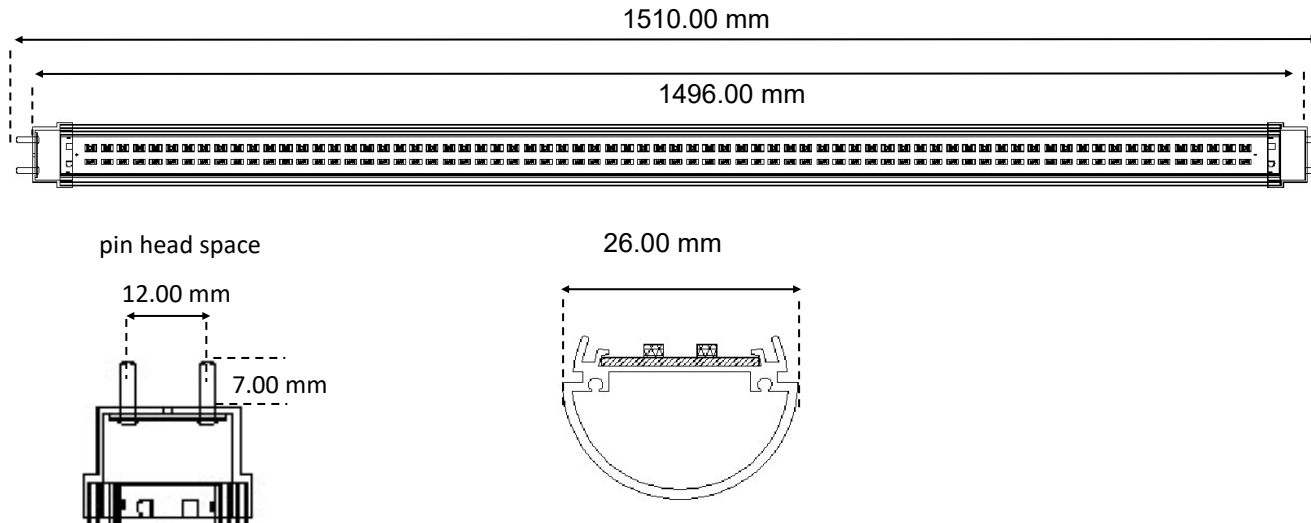

PRODUCT SPECIFICATION

PRODUCT TYPE: LED T8 TUBE:25W:150 cm

MODEL NO: TLS:T85:025

Tube Dimensions & Packaging

Tube Packaging Details: 25 units

Box Dimensions:

Size : 1520 X 290 X 215 mm

Weight: 11.5 Kgs